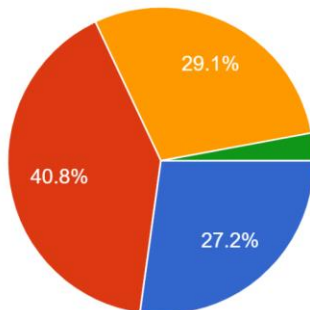

99 responses

7. Student Services: Rate the effectiveness of student services (counseling, career guidance, etc.) provided by the college.

99 responses

8. Infrastructure Facility Rate the overall campus environment / infrastructure

99 responses

Parents Feedback

Course for which admission is taken

103 responses

- B.COM
- BBA
- BBA(CA)

Admission procedure

103 responses

- Excellent
- Very good
- Good
- Average

Examination system adopted by the college

103 responses

- Excellent
- Very good
- Good
- Average

Is the canteen facility in the college reasonable and excellent?

103 responses

Is the library facility in the college excellent?