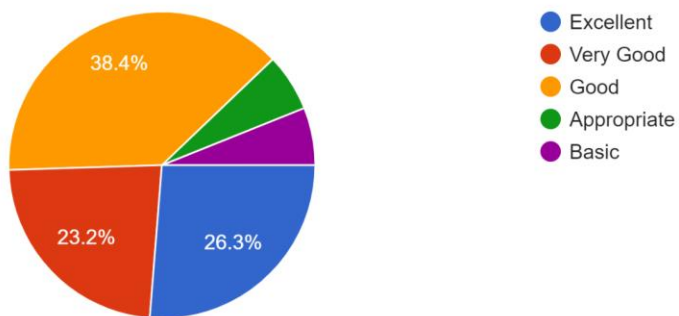

99 responses

7. Student Services: Rate the effectiveness of student services (counseling, career guidance, etc.) provided by the college.

99 responses

8. Infrastructure Facility Rate the overall campus environment / infrastructure

99 responses

Parents Feedback

Course for which admission is taken

103 responses

- B.COM
- BBA
- BBA(CA)

Admission procedure

103 responses

- Excellent
- Very good
- Good
- Average