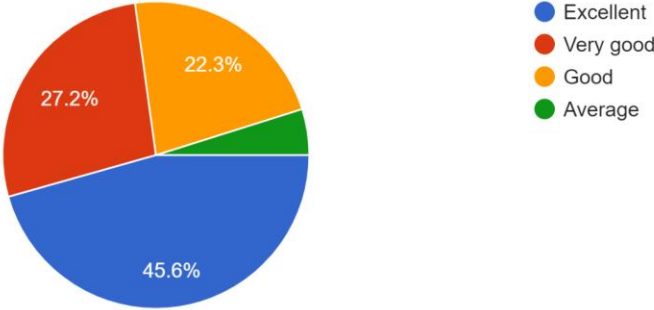

Academic discipline(i.e. timely conduct of lectures, practical and related activities) of the college.

103 responses

Employers Feedback 2023-24