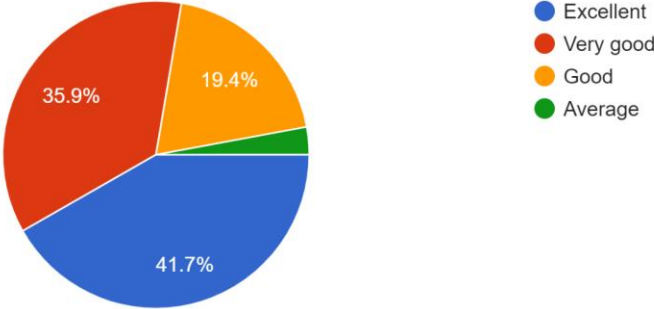

103 responses

Infrastructure of college

103 responses

Sports and cultural activities

103 responses

College Provide Students Counselling and guidance whenever require

103 responses

Academic discipline(i.e. timely conduct of lectures, practical and related activities) of the college.