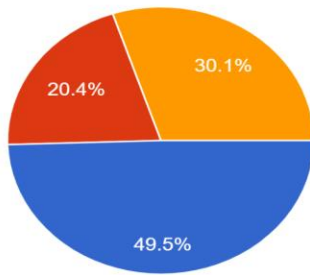

99 responses

7. Student Services: Rate the effectiveness of student services (counseling, career guidance, etc.) provided by the college.

99 responses

8. Infrastructure Facility Rate the overall campus environment / infrastructure

99 responses

Parents Feedback

Course for which admission is taken

103 responses

- B.COM
- BBA
- BBA(CA)

Admission procedure

103 responses

- Excellent
- Very good
- Good
- Average