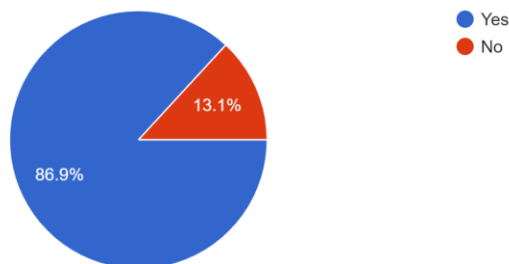

2. Innovative Teaching Methods: Have you experienced any innovative teaching methods in your classes?

99 responses