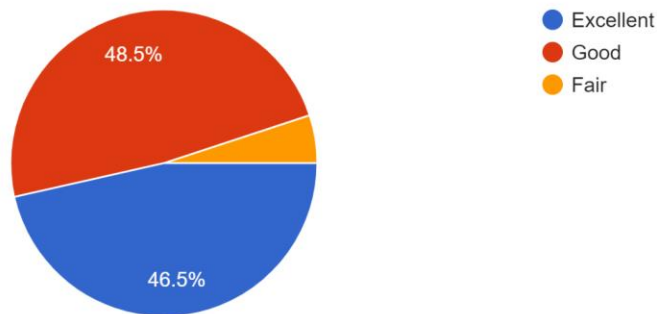

MGE Society's

Huzurpaga Smt. Durgabai Mukunddas Lohiya

Mahila Vanijya Mahavidyalaya

(Formerly Huzurpaga Mahila Vanijya Mahavidyalaya)

NAAC Accredited B++ Grade (2023)

Feedback Analysis 2023-24

Students Feedback

1. Quality of Teaching: How would you rate the overall quality of teaching?

99 responses