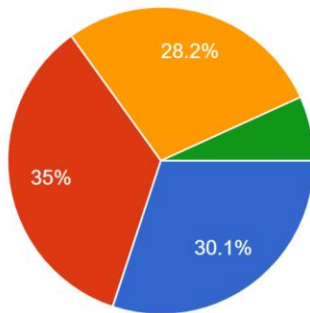

99 responses

7. Student Services: Rate the effectiveness of student services (counseling, career guidance, etc.) provided by the college.

99 responses

8. Infrastructure Facility Rate the overall campus environment / infrastructure

99 responses

Parents Feedback

Course for which admission is taken

103 responses

- B.COM
- BBA
- BBA(CA)

Admission procedure

103 responses

- Excellent
- Very good
- Good
- Average

Examination system adopted by the college

103 responses

- Excellent
- Very good
- Good
- Average

Is the canteen facility in the college reasonable and excellent?

103 responses

Is the library facility in the college excellent?